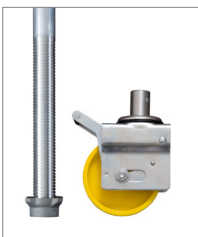

Trade Folding Towers (Miniscaff)

Trade Folding Tower
1.8m Long x 0.78m Wide

Working Height:
2.6m

Platform Height:
0.6m

Tower Components

Item	Description	Quantity
1	Folding Base Unit	1
2	1m Extension Frames	0
3	1.5m Extension Frames	0
4	1.8m Long Trap Door Platform	1
5	1.8m Red Horizontal Braces	2
6	2.1m Blue Diagonal Braces	0
7	Folding Toe Board Set	0
8	Standard Stabilisers	0

Technical Information

Base Dimensions:	(L)1.8m X (W)0.78m
Maximum Platform Height (ph):	0.6m
Maximum Working Height (wh):	2.6m
Platform SWL:	275kg

Upgraded Wheels & Legs

This will provide 250mm adjustment on each leg for uneven grounds, with 150mm Locking Castors.

Standard Castors

These are 125mm lockable castors, which are fixed for flat grounds.